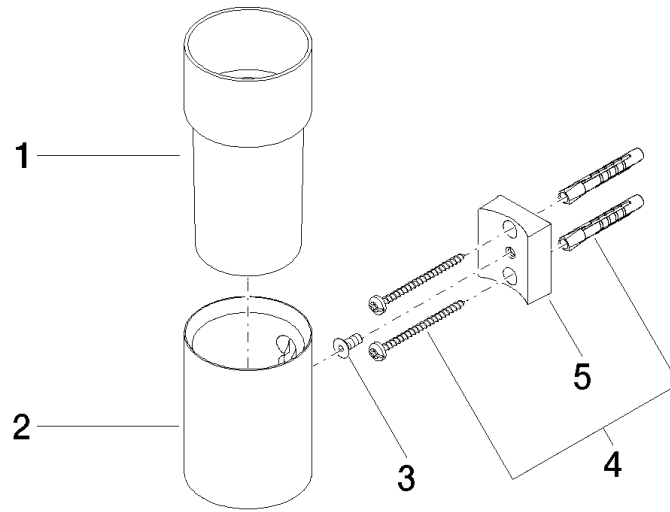

Tumbler holder wall model - Chrome

MADISON

83 401 979

- crystal glass brush holder, matte
- width 60mm
- height 120 mm
- 110mm projection

Fits: MADISON, MEM, TARA, CL.1, LISSÉ,
VAIA, META, CYO

	Chrome	83 401 979-00
	Brushed Platinum	83 401 979-06
	Platinum	83 401 979-08
	Durabross (23kt Gold)	83 401 979-09
	Dark Chrome	83 401 979-19
	Light Gold	83 401 979-26
	Brushed Light Gold	83 401 979-27
	Brushed Durabross (23kt Gold)	83 401 979-28
	Matte Black	83 401 979-33
	Brushed Bronze	83 401 979-42
	Brushed Champagne (22kt Gold)	83 401 979-46
	Champagne (22kt Gold)	83 401 979-47
	Brushed Chrome	83 401 979-93
	Brushed Dark Platinum	83 401 979-99

Recommended miscellaneous

Crystal tumbler -

08 90 00 008
82

83 401 979

mm [inches]

83 401 979

Spare parts list

No.	Item Number	Name	Quantity used	Delivery time
1	08 90 00 008 82	Crystal tumbler -	1	2
2	08 17 97 569-00	holder	1	10
3	09 30 30 117 90	screw	1	2
4	05 30 31 025 00 90	fixing set	1	2
5	08 10 10 530-00	holder	1	10